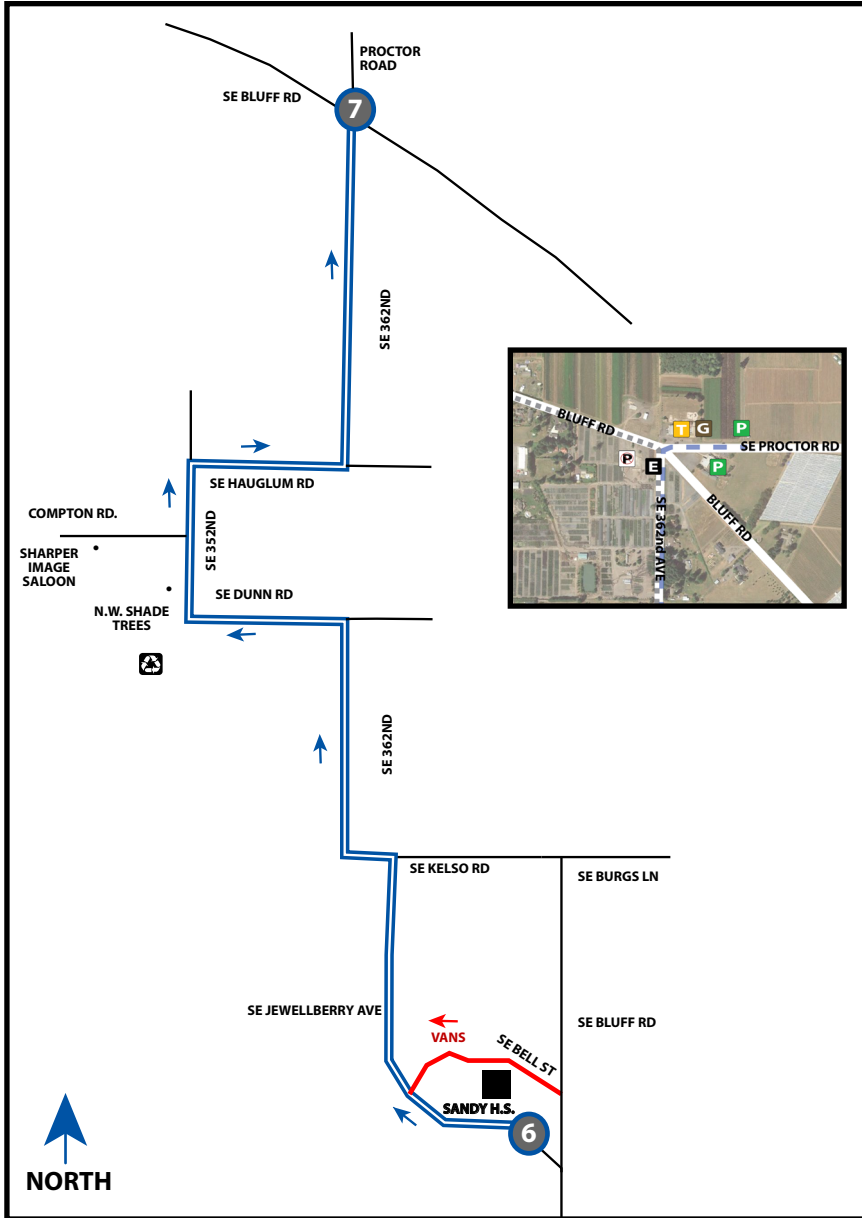

VAN 2

5.25 MI | MODERATE

LEG DESCRIPTION: Rolling hills along HWY 26 on paved shoulder and farm/country roads.

EXCH 7 ADDRESS: 36225 SE Proctor Road Boring, OR 97009

GPS: 45.453705, -122.290537

NOTES: Please do not mark turns on roads

DIRECTIONS FROM EXCH 6 TO EXCH 7

Run on right side of road until turning left on Kelso Rd. Run on left side of the road for the remainder of the leg.

- 0.00 Exchange 6 (near Sandy HS Tennis Courts)
- ← 0.72 **LEFT** onto Jewelberry Ave
- ← 1.52 **LEFT** onto SE Kelso Rd
- 2.17 **RIGHT** onto SE 352nd Ave
- ← 2.90 **LEFT** onto SE Dunn Rd
- 3.39 **RIGHT** onto SE 352nd
- ↑ 3.64 SE 352nd/Compton Rd intersection
- 3.88 **RIGHT** onto Hauglum Rd
- ← 4.38 **LEFT** onto SE 362nd
- 5.25 Exchange 7 (Bluff Rd/Proctor Rd/362nd)

EXCHANGE NOTES

Parking: In Oregon Trail Primary Academy lot and adjacent lot.

Provisions: No

Fuel: No (nearest fuel - Sandy)