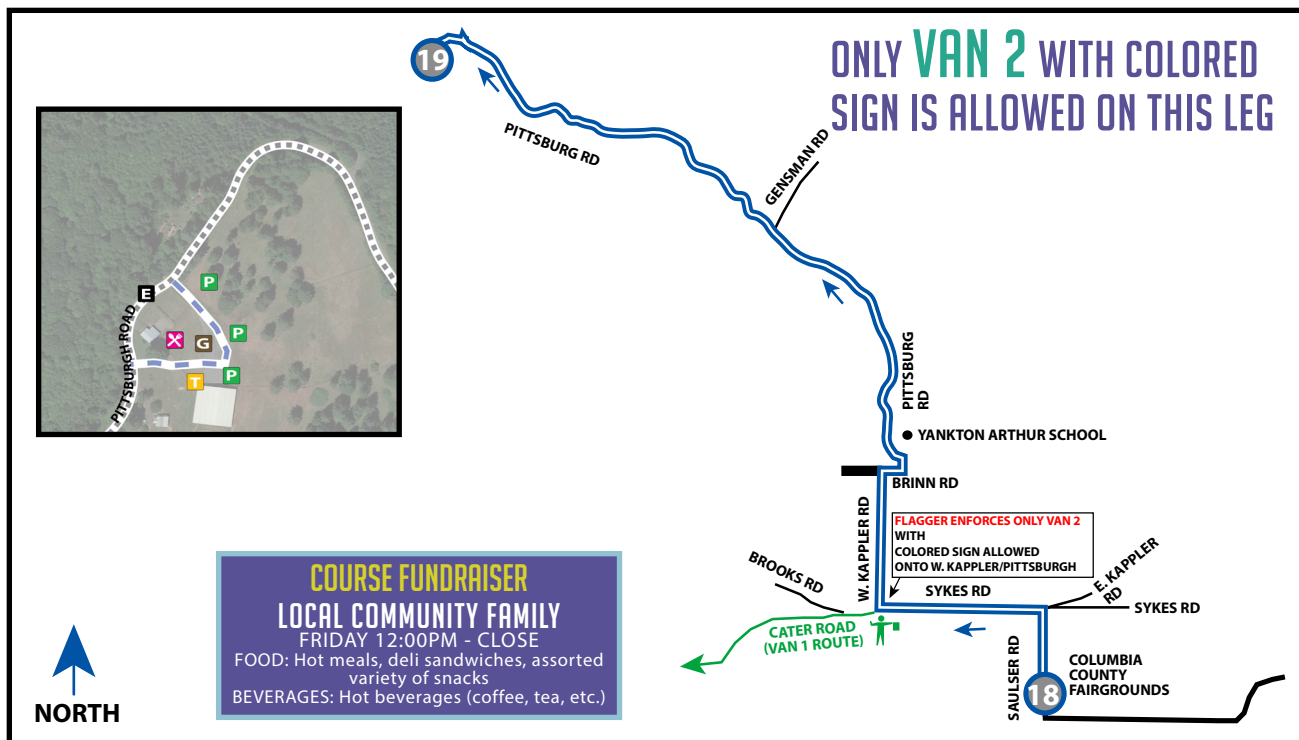

VAN 2

5.89 MI | VERY HARD

LEG DESCRIPTION: Long leg over challenging up and down hills on paved backcountry roads.

EXCH 19 ADDRESS: 30732 Pittsburgh Rd St. Helens, OR 97051

GPS: 45.901569, -122.93397

NOTES: Cell phone coverage unreliable until after Leg 32.

DIRECTIONS FROM EXCH 18 TO EXCH 19

- 0.00 Exchange 18 (Columbia County Fairgrounds)
- ← 0.37 Turn **LEFT** onto Saulser Rd
- 1.14 Turn **RIGHT** onto Kappler Rd
- 1.88 Turn **RIGHT** onto Brinn Rd
- ← 1.90 Turn **LEFT** onto Pittsburgh Rd
- ↑ 2.78 Gensman Rd
- 5.89 Exchange 19 (Pittsburgh Rd)

EXCHANGE NOTES

Parking: In field on the left. No vans on right side of the road near exchange or blocking neighbor driveways.

Provisions: Coffee and snacks at fundraiser

Fuel: No

Highly encouraged to wear high visibility clothing (no dark colors), and for non-participating teammates outside van to wear a reflective vest & LED flasher (6pm-9am).

ONLY VAN 2 WITH COLORED "RACE VEHICLE" SIGN IS ALLOWED TO PROCEED ALONG THE RACE COURSE BETWEEN EXCHANGES 18-23.